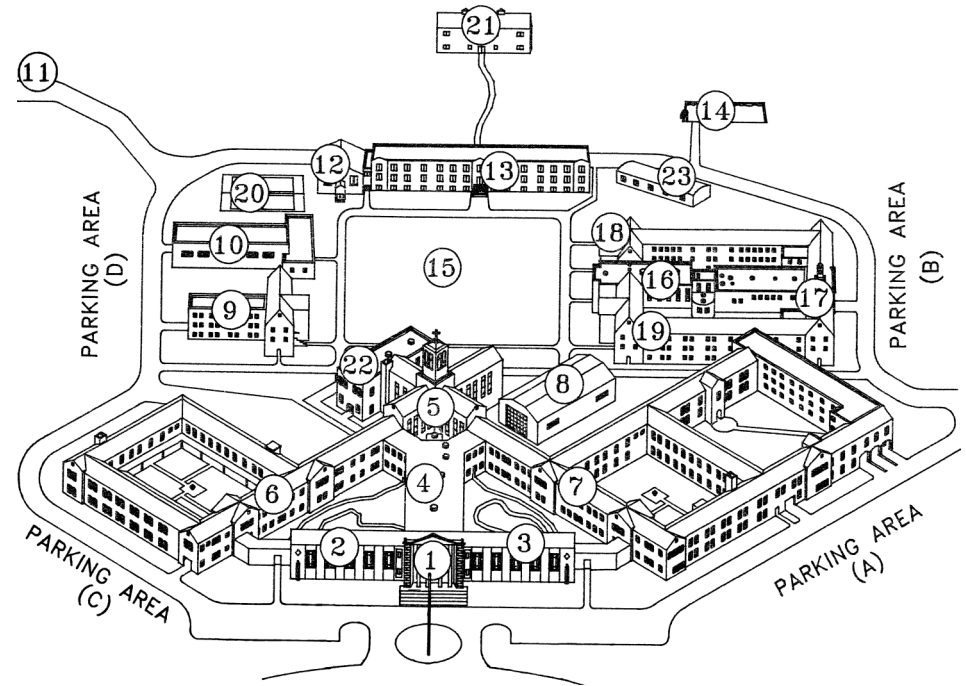

Center for Pastoral Leadership Campus

Main Building:

Borromeo Seminary
 Diaconate Formation Office
 Lay Ecclesial Ministry Office
 Office of Continuing Education and Formation of Ministers
 Saint Mary Seminary and Graduate School of Theology
 Diocesan and Seminary Vocation Offices

- | | |
|--|----------------------------------|
| 1. Center for Pastoral Leadership
Main Entrance | 12. Issenmann Auditorium |
| 2. Aula Magna | 13. Issenmann Hall |
| 3. Library | 14. Outdoor Swimming Pool |
| 4. Formation Leadership Corridor | 15. Quadrangle |
| 5. Chapel (2nd Floor) | 16. Sacred Heart Chapel |
| 6. Borromeo Seminary Residence Area | 17. All Saints Elementary School |
| 7. Saint Mary Seminary Residence Area | 18. All Saints Elementary School |
| 8. Founders' Room | 19. Schrembs Hall |
| 9. St. Anthony Center | 20. Outdoor Children's Play Area |
| 10. Field House / Gymnasium | 21. Barn |
| 11. Bishop Road Entrance | 22. Convent |
| | 23. Maintenance Garage |